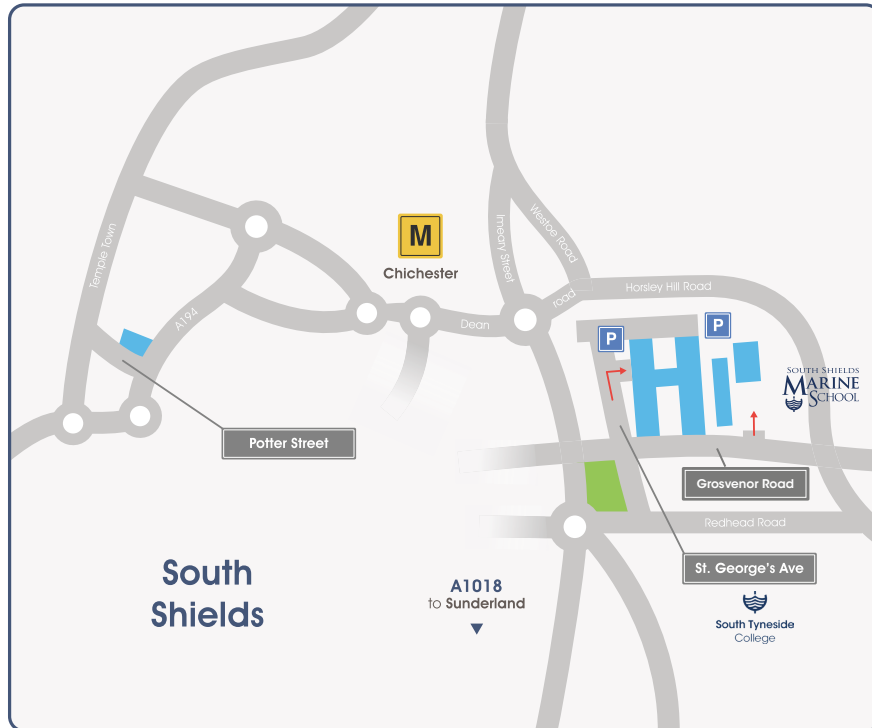

Area map

How to find us

All sites are served by **excellent trunk roads and motorways**. They are within easy reach of the domestic and international airports of Newcastle and Durham Tees Valley. Rail services operate to Newcastle from London and other parts of the UK

How to find us

Westoe Campus

St. George's Avenue, South Shields
Tyne & Wear, **NE34 6ET**

Motor Vehicle

Unit 2, Kings Court, Potter Street
Jarrow, Tyne and Wear, **NE32 3QS**

Marine School Entrance

Grosvenor Road, South Shields
Tyne & Wear, **NE33 3EN**

Marine, Offshore & Safety Training

Wapping Street, South Shields
Tyne & Wear, **NE33 1LQ**

Email: marine.safetytraining@stc.ac.uk

Telephone: **0191 427 3642**

Directions

Westoe Campus

By air and rail

From Newcastle international Airport and Newcastle Central Station catch the Metro (Rapid-transit underground/overground railway) to Chichester, and then walk along Dean Road to the College following the pedestrian signs.

By road

If you are:

- **Travelling south on the A1**, leave at the junction with the A19 and follow the A19 for approximately 10 miles to the Tyne Tunnel, and then...
- **Travelling north on the A1**, take the right fork off the motorway (A194M) towards the Tyne Tunnel just after the Washington Services. After approximately 3.5 miles you will reach a roundabout (junction with the A184), and then...
- **Travelling north on the A19**, leave at the junction with the A194, and then..
- **Travelling east on the A69**, take the A1 south for approximately 9.5 miles, crossing the River Tyne and passing the Gateshead Metro Centre until you reach the Angel of the North (very large public sculpture). After approximately 1 mile leave the A1 at the junction with the A1231 and continue for approximately 3.5 miles going straight over the first roundabout, turning left at the second roundabout and following the signs for the A194M and the Tyne Tunnel. From the junction with A184 onwards...