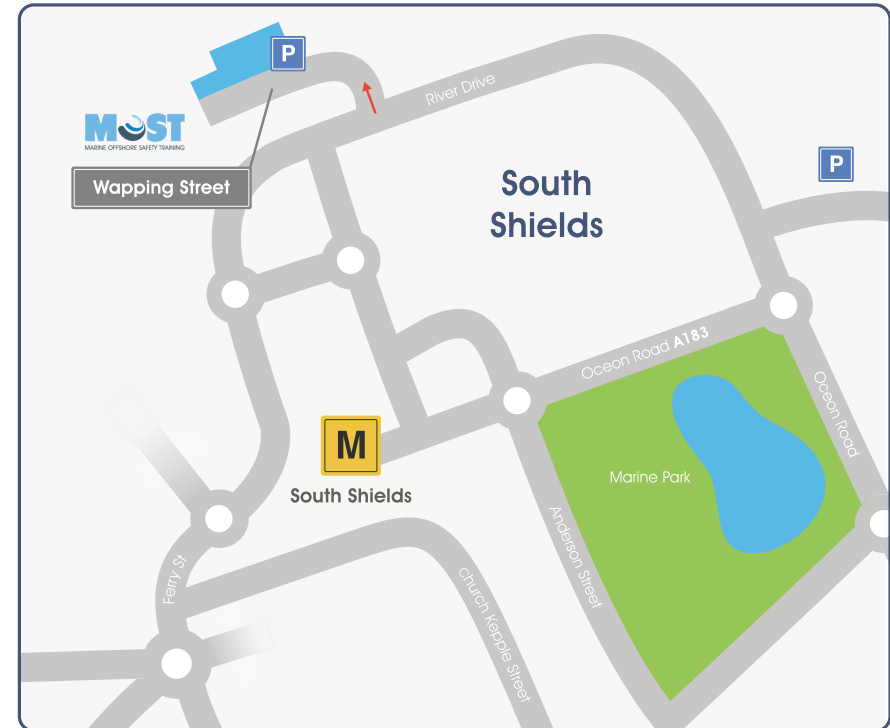

Area map

How to find us

All sites are served by **excellent trunk roads and motorways**. They are within easy reach of the domestic and international airports of Newcastle and Durham Tees Valley. Rail services operate to Newcastle from London and other parts of the UK

How to find us

Westoe Campus

St. George's Avenue, South Shields
Tyne & Wear, **NE34 6ET**

Motor Vehicle

Unit 2, Kings Court, Potter Street
Jarrow, Tyne and Wear, **NE32 3QS**

Marine School Entrance

Grosvenor Road, South Shields
Tyne & Wear, **NE33 3EN**

Marine, Offshore & Safety Training

Wapping Street, South Shields
Tyne & Wear, **NE33 1LQ**

Email: marine.safetytraining@stc.ac.uk

Telephone: **0191 427 3642**

Directions

Westoe Campus

By air and rail

From Newcastle international Airport and Newcastle Central Station catch the Metro (Rapid-transit underground/overground railway) to Chichester, and then walk along Dean Road to the College following the pedestrian signs.

By road

If you are:

- **Travelling south on the A1**, leave at the junction with the A19 and follow the A19 for approximately 10 miles to the Tyne Tunnel, and then...
- **Travelling north on the A1**, take the right fork off the motorway (A194M) towards the Tyne Tunnel just after the Washington Services. After approximately 3.5 miles you will reach a roundabout (junction with the A184), and then...
- **Travelling north on the A19**, leave at the junction with the A194, and then..
- **Travelling east on the A69**, take the A1 south for approximately 9.5 miles, crossing the River Tyne and passing the Gateshead Metro Centre until you reach the Angel of the North (very large public sculpture). After approximately 1 mile leave the A1 at the junction with the A1231 and continue for approximately 3.5 miles going straight over the first roundabout, turning left at the second roundabout and following the signs for the A194M and the Tyne Tunnel. From the junction with A184 onwards...